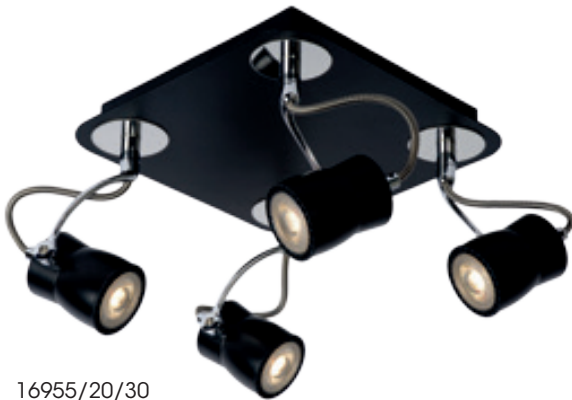

49000/05/30

49000/05/31

Spot **SAMBA**
16955/05/30

- 1x4,5W/GU10/LED/3000K/320lm/incl.
- Ø: 10cm/H: 15cm
- Black
- Aluminium
- Spare bulb (49000/05/30)

16955/05/31

- 1x4,5W/GU10/LED/3000K/320lm/incl.
- Ø: 10cm/H: 15cm
- White
- Aluminium
- Spare bulb (49000/05/31)

16955/10/30

- 2x4,5W/GU10/LED/3000K/2x320lm/incl.
- H: 15cm/W: 7cm/L: 28cm
- Black
- Aluminium
- Spare bulb (49000/05/30)

16955/10/31

- 2x4,5W/GU10/LED/3000K/2x320lm/incl.
- H: 15cm/W: 7cm/L: 28cm
- White
- Aluminium
- Spare bulb (49000/05/31)

16955/15/30

- 3x4,5W/GU10/LED/3000K/3x320lm/incl.
- H: 15cm/W: 7cm/L: 40cm
- Black
- Aluminium
- Spare bulb (49000/05/30)

16955/15/31

- 3x4,5W/GU10/LED/3000K/3x320lm/incl.
- H: 15cm/W: 7cm/L: 40cm
- White
- Aluminium
- Spare bulb (49000/05/31)

16955/20/30

- 4x4,5W/GU10/LED/3000K/4x320lm/incl.
- H: 15cm/W: 22cm/L: 22cm
- Black
- Aluminium
- Spare bulb (49000/05/30)

16955/20/31

- 4x4,5W/GU10/LED/3000K/4x320lm/incl.
- H: 15cm/W: 22cm/L: 22cm
- White
- Aluminium
- Spare bulb (49000/05/31)